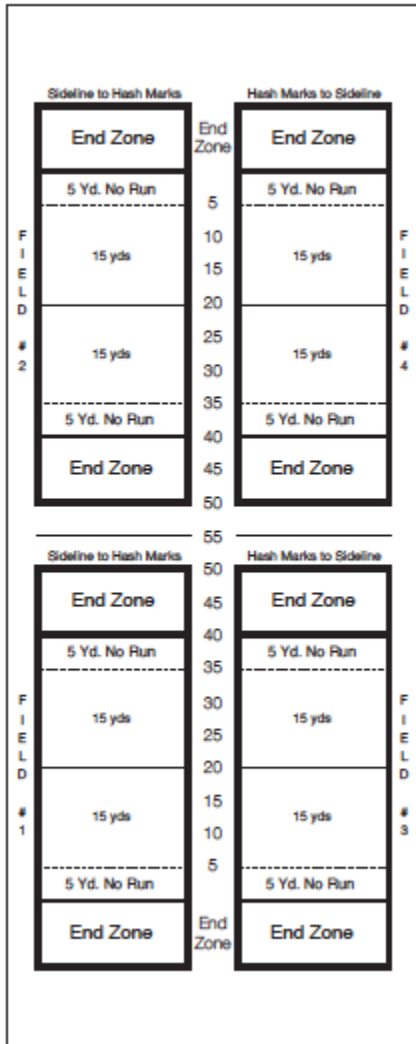

CDMFA Flag Field Layouts 2022

5 v 5 Layout

4 Fields – 40 x 25 Layout (U16 & Younger)

7 v 7 Layout (2 Fields)